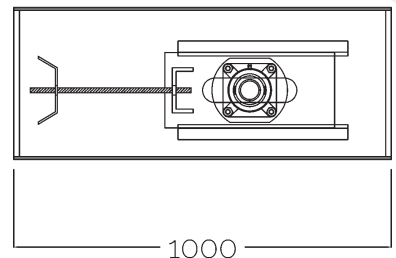

Chain conveyor [Eng]

Steel construction in modular bolted bodies. Back with support brackets and tensioning station. Intermediate bodies of easy joining together. Chain of special features according to the product to be transported. Group drive with direct transmission. Manufacture in carbon steel, zinc plated or stainless steel.

Cabeza
Head / Extrémité de tête

Cola
Base / Extrémité de pied

MODELO MODEL / MODÈLE	A	B	C	Capacidad M ³ /h
TC-1	175	260	250	30
TC-2	200	290	400	41
TC-3	260	350	400	82
TC-4	320	410	550	150
TC-5	400	490	590	180
TC-6	500	590	650	200